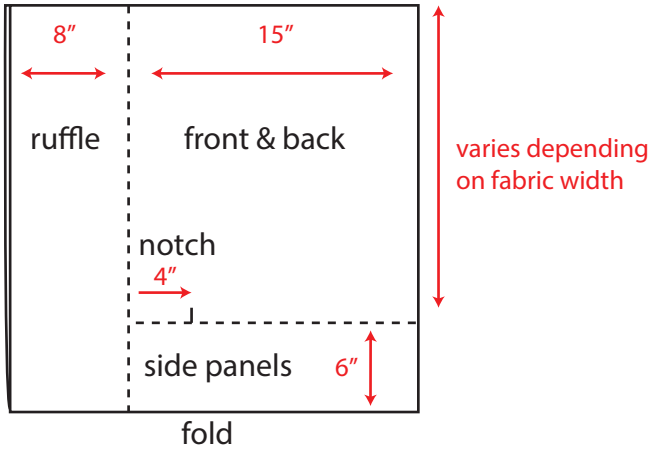

ZERO WASTE 3/4 YARD OFF-THE-SHOULDER TOP

54" - 60" wide fabrics

Pieces: